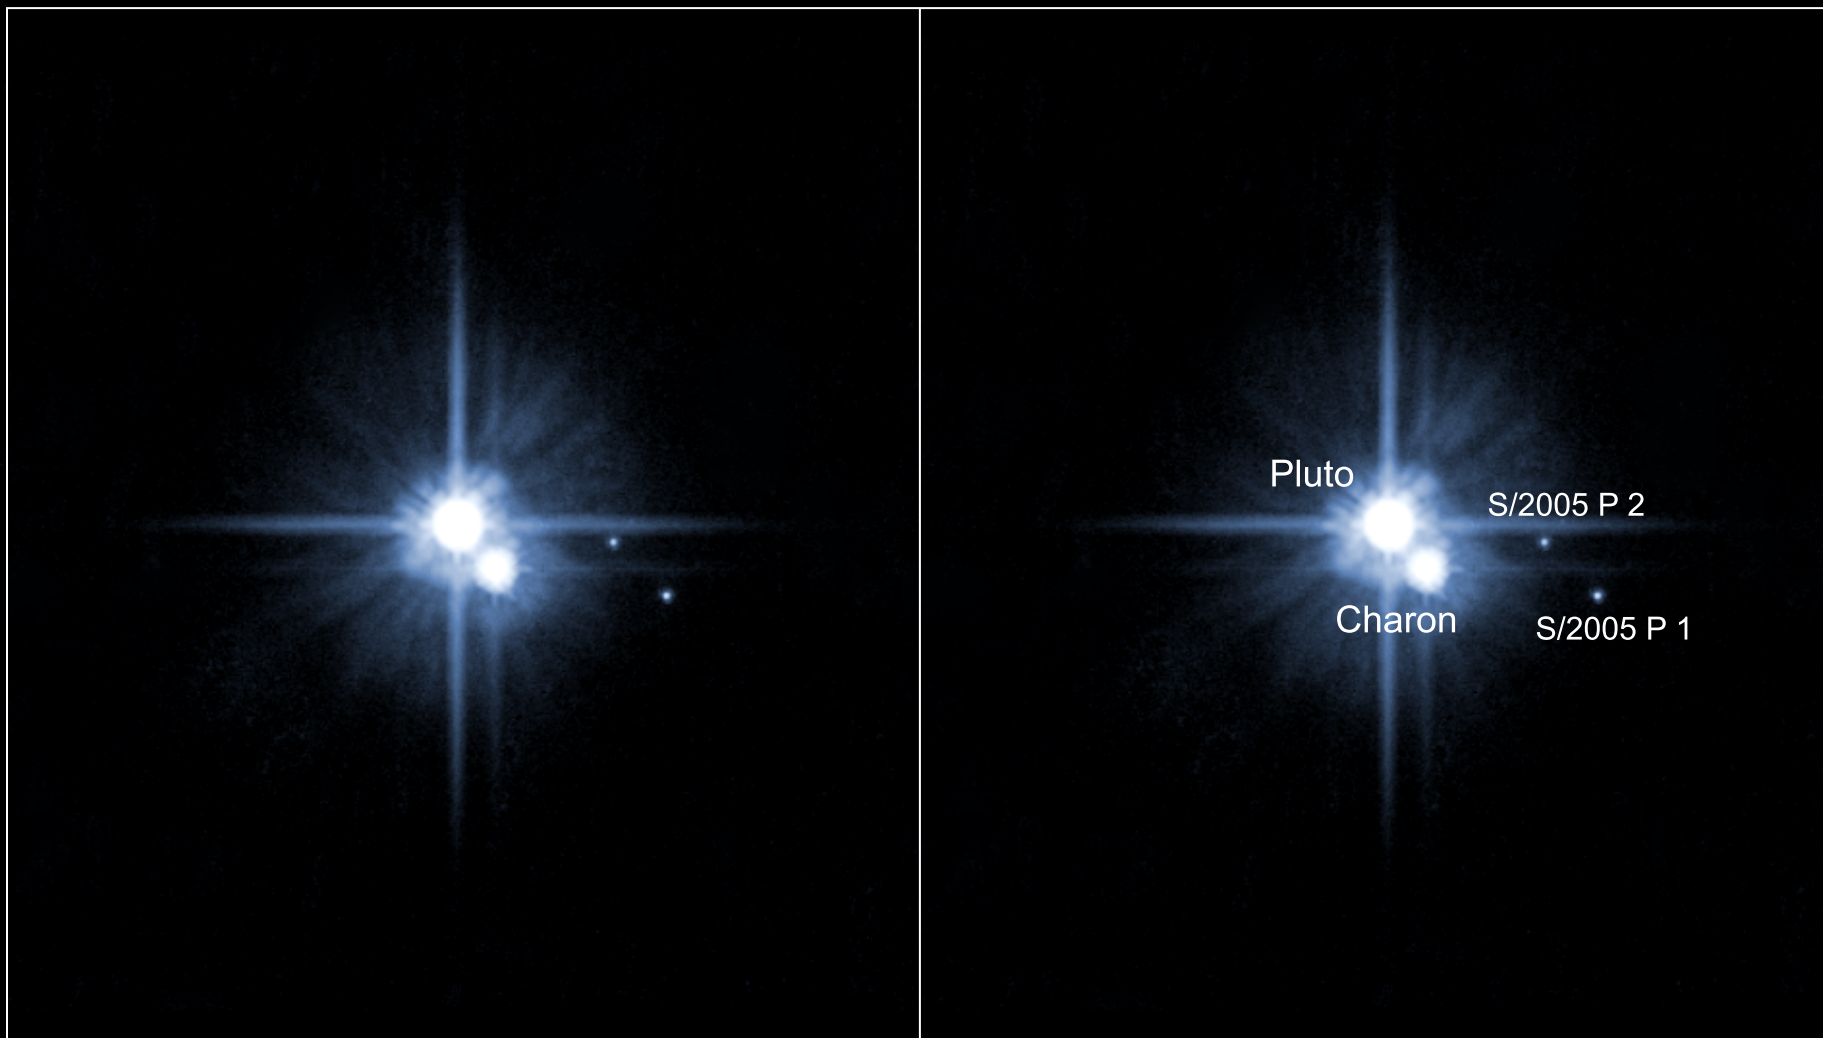

Pluto System ■ February 15, 2006

*Hubble Space Telescope* ■ ACS/HRC

NASA, ESA, H. Weaver (JHU/APL), A. Stern (SwRI), and the HST Pluto Companion Search Team

STScI-PRC06-09